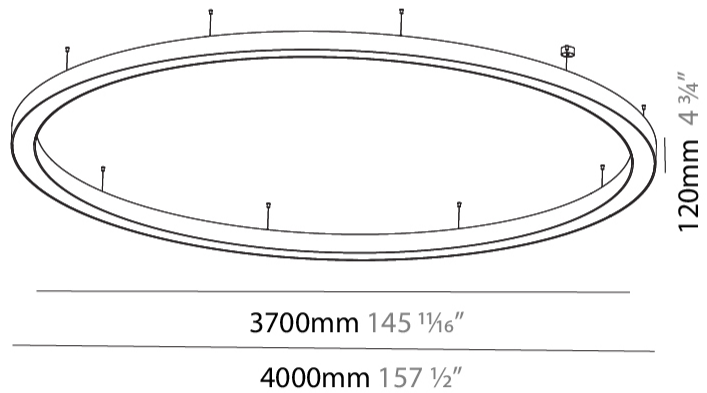

GENERAL

Series: Glorious
Subseries: Glorious 150
Partner: Prolicht
Division: Architectural
Installation: Suspension
Product Type: Pendant
Mounting Location: Ceiling
Light Distribution: Direct

PHYSICAL

Shape: Round
Diameter (mm): 4000
Diameter (in): 157 1/2
Height (mm): 120
Height (in): 4 3/4
Max. Overall Height (mm): 2120
Max. Overall Height (in): 83 7/16
Weight (kg): 50.71
Weight (lbs): 111.98
Diffuser: PMMA - Opal or Micro-Prism
Fixture Finish: SSR / BKV / CWI / CRY / HAB / UFT / ITA / RUA / FTG / MYG / LOD / PUS / FRO / FUP / KIA / POP / BLS / SPG / MEY / GOH / CHC / COM / ABZ / JAG / OBR / MOS / ROR
Fixture Material: PMMA / Aluminum

ELECTRICAL

Lamp Type: LED (Zhaga Standard)
Input Wattage (W): 195.8
Total Output Wattage (W): 160 / 128 (3500K)
Dimming: 0-10V Dimming / Phase Dimming (120Vac Only)
Driver Included: Yes
Driver Location: Integrated
Driver Type: Constant Current
Driver Class: Class 2
Input Voltage (V): 120 - 277
Constant Current (mA): 350 / 1000 (3500K)

LED

Color Temperature (°K): 2700 / 3000 / 3500 / 4000
Max. Delivered Lumen (lm): Max 19148
Nominal Lumen (lm): Max 26867
CRI: >90 CRI
Efficiency (%): 0.65
Lamp Life (hrs): 50000

OPTICAL

RATINGS AND CERTIFICATIONS

Certified By: Certified for North American Standards
IP rating: IP20